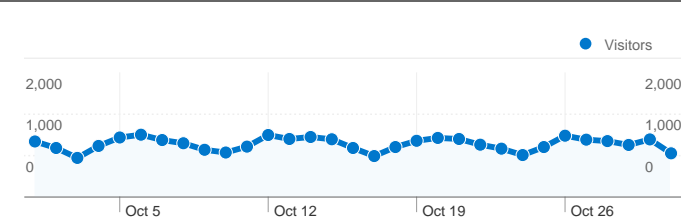

**Site Usage**

**29,182** Visits

**64.28%** Bounce Rate

**101,260** Pageviews

**00:02:19** Avg. Time on Site

**3.47** Pages/Visit

**67.49%** % New Visits

**Visitors Overview**

## 21,659 people visited this site

29,182 Visits

21,659 Absolute Unique Visitors

101,260 Pageviews

3.47 Average Pageviews

00:02:19 Time on Site

64.28% Bounce Rate

67.49% New Visits

All traffic sources sent a total of 29,182 visits

-  16.88% Direct Traffic
-  17.60% Referring Sites
-  65.51% Search Engines

- Search Engines  
19,118.00 (65.51%)
- Referring Sites  
5,137.00 (17.60%)
- Direct Traffic  
4,927.00 (16.88%)

**29,182 visits came from 135 countries/territories**

**Site Usage**

Country/Territory	Visits	Pages/Visit	Avg. Time on Site	% New Visits	Bounce Rate
<b>Visits</b> <b>29,182</b> % of Site Total: 100.00%	<b>Pages/Visit</b> <b>3.47</b> Site Avg: 3.47 (0.00%)	<b>Avg. Time on Site</b> <b>00:02:19</b> Site Avg: 00:02:19 (0.00%)	<b>% New Visits</b> <b>67.55%</b> Site Avg: 67.49% (0.09%)	<b>Bounce Rate</b> <b>64.28%</b> Site Avg: 64.28% (0.00%)	
United States	15,734	3.70	00:02:23	68.83%	62.50%
United Kingdom	2,581	3.56	00:03:31	65.94%	62.19%
Canada	1,610	3.02	00:01:48	73.35%	62.67%
Germany	826	3.99	00:02:32	55.21%	61.02%
Australia	682	2.37	00:01:45	55.13%	68.04%
France	661	3.23	00:01:38	63.24%	67.47%
Italy	612	3.63	00:02:08	51.14%	71.73%
Spain	560	2.99	00:02:42	66.61%	63.21%
Switzerland	435	2.09	00:02:24	20.69%	78.85%