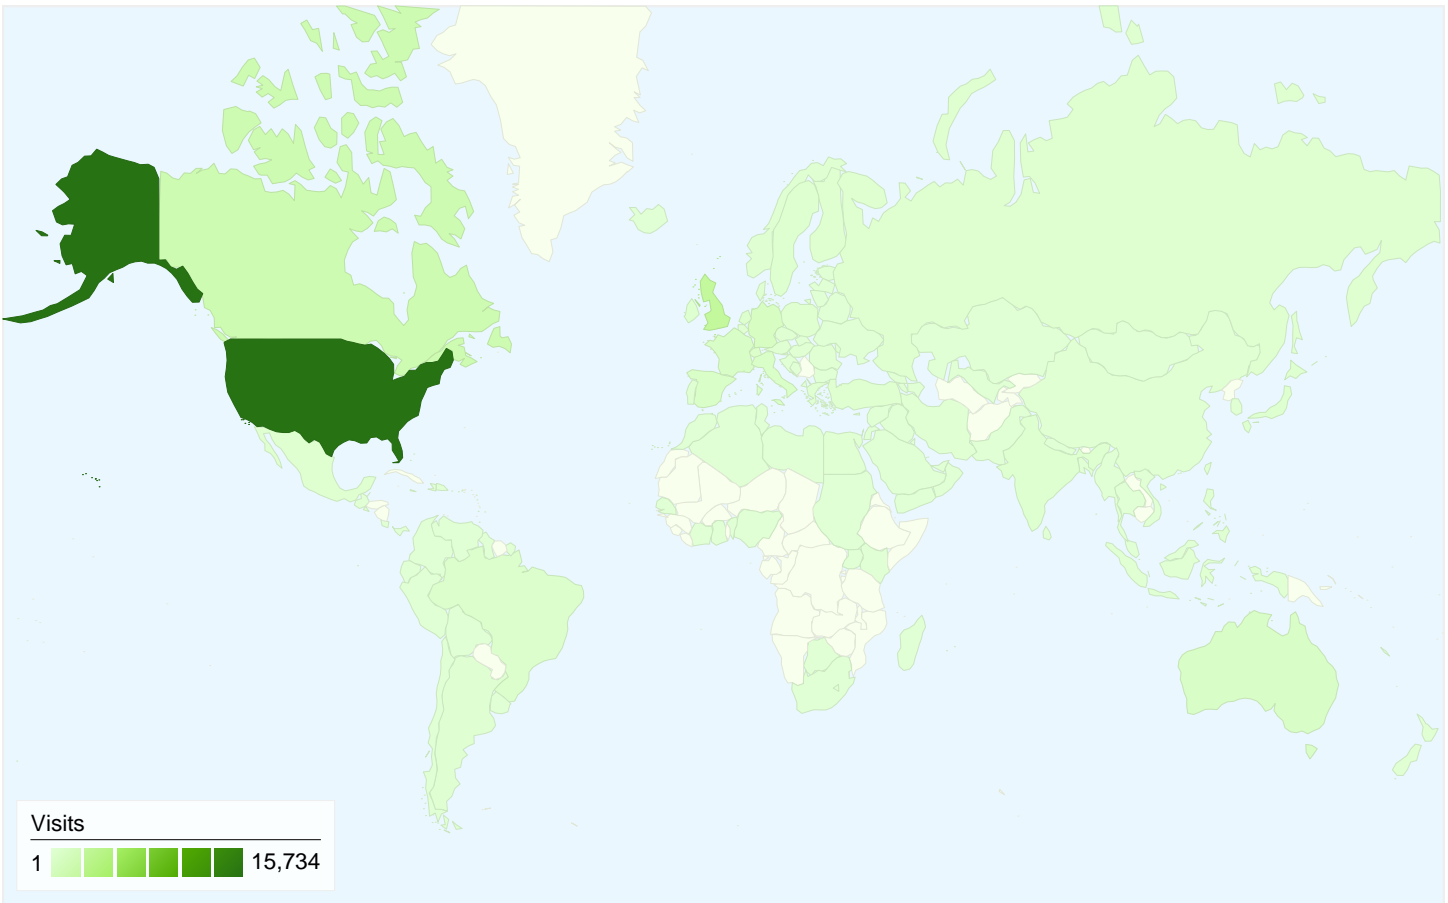

**Visitors**  
**21,659**

**Map Overlay world**

**Traffic Sources Overview**

- **Search Engines**  
19,118.00 (65.51%)
- **Referring Sites**  
5,137.00 (17.60%)
- **Direct Traffic**  
4,927.00 (16.88%)

**Content Overview**

All traffic sources sent a total of 29,182 visits

-  16.88% Direct Traffic
-  17.60% Referring Sites
-  65.51% Search Engines

- Search Engines  
19,118.00 (65.51%)
- Referring Sites  
5,137.00 (17.60%)
- Direct Traffic  
4,927.00 (16.88%)

## Top Traffic Sources

Sources	Visits	% visits	Keywords	Visits	% visits
google (organic)	16,304	55.87%	silent films	825	4.32%
(direct) ((none))	4,927	16.88%	silent era	571	2.99%
en.wikipedia.org (referral)	1,655	5.67%	silent movies	464	2.43%
yahoo (organic)	1,620	5.55%	silent film	354	1.85%
bing (organic)	577	1.98%	unknown silent movies the	252	1.32%

**29,182 visits came from 135 countries/territories**

**Site Usage**

Country/Territory	Visits	Pages/Visit	Avg. Time on Site	% New Visits	Bounce Rate
<b>Visits</b> <b>29,182</b> % of Site Total: 100.00%	<b>Pages/Visit</b> <b>3.47</b> Site Avg: 3.47 (0.00%)	<b>Avg. Time on Site</b> <b>00:02:19</b> Site Avg: 00:02:19 (0.00%)	<b>% New Visits</b> <b>67.55%</b> Site Avg: 67.49% (0.09%)	<b>Bounce Rate</b> <b>64.28%</b> Site Avg: 64.28% (0.00%)	
United States	15,734	3.70	00:02:23	68.83%	62.50%
United Kingdom	2,581	3.56	00:03:31	65.94%	62.19%
Canada	1,610	3.02	00:01:48	73.35%	62.67%
Germany	826	3.99	00:02:32	55.21%	61.02%
Australia	682	2.37	00:01:45	55.13%	68.04%
France	661	3.23	00:01:38	63.24%	67.47%
Italy	612	3.63	00:02:08	51.14%	71.73%
Spain	560	2.99	00:02:42	66.61%	63.21%
Switzerland	435	2.09	00:02:24	20.69%	78.85%