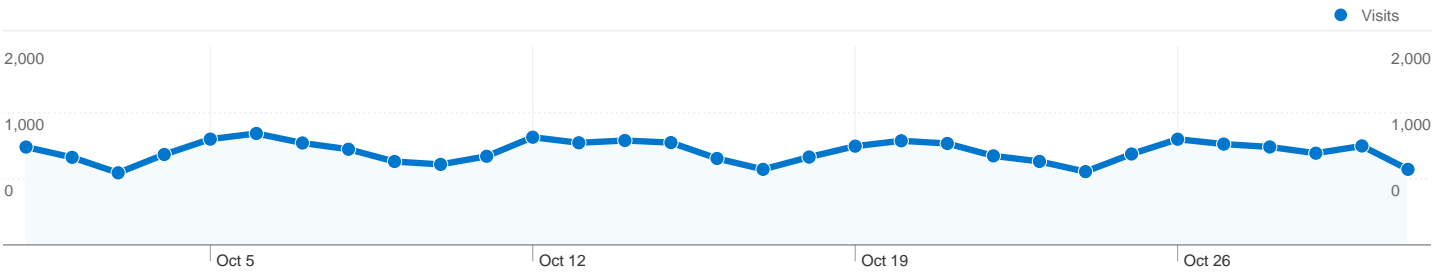

**Site Usage**

**29,182** Visits

**64.28%** Bounce Rate

**101,260** Pageviews

**00:02:19** Avg. Time on Site

**3.47** Pages/Visit

**67.49%** % New Visits

**Visitors Overview**

## 21,659 people visited this site

29,182 Visits

21,659 Absolute Unique Visitors

101,260 Pageviews

3.47 Average Pageviews

00:02:19 Time on Site

64.28% Bounce Rate

67.49% New Visits

All traffic sources sent a total of 29,182 visits

-  16.88% Direct Traffic
-  17.60% Referring Sites
-  65.51% Search Engines

- Search Engines  
19,118.00 (65.51%)
- Referring Sites  
5,137.00 (17.60%)
- Direct Traffic  
4,927.00 (16.88%)