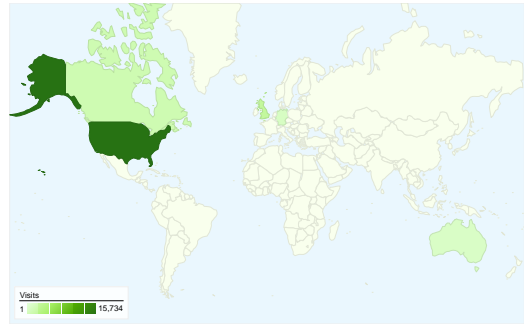

**Site Usage**

**29,182** Visits

**64.28%** Bounce Rate

**101,260** Pageviews

**00:02:19** Avg. Time on Site

**3.47** Pages/Visit

**67.49%** % New Visits

**Visitors Overview**

**Visitors**  
**21,659**

**Map Overlay world**

**Traffic Sources Overview**

- **Search Engines**  
19,118.00 (65.51%)
- **Referring Sites**  
5,137.00 (17.60%)
- **Direct Traffic**  
4,927.00 (16.88%)

**Content Overview**

All traffic sources sent a total of 29,182 visits

-  16.88% Direct Traffic
-  17.60% Referring Sites
-  65.51% Search Engines

- Search Engines  
19,118.00 (65.51%)
- Referring Sites  
5,137.00 (17.60%)
- Direct Traffic  
4,927.00 (16.88%)

**29,182 visits came from 135 countries/territories**

**Site Usage**

Country/Territory	Visits	Pages/Visit	Avg. Time on Site	% New Visits	Bounce Rate
<b>Visits</b> <b>29,182</b> % of Site Total: 100.00%	<b>Pages/Visit</b> <b>3.47</b> Site Avg: 3.47 (0.00%)	<b>Avg. Time on Site</b> <b>00:02:19</b> Site Avg: 00:02:19 (0.00%)	<b>% New Visits</b> <b>67.55%</b> Site Avg: 67.49% (0.09%)	<b>Bounce Rate</b> <b>64.28%</b> Site Avg: 64.28% (0.00%)	
United States	15,734	3.70	00:02:23	68.83%	62.50%
United Kingdom	2,581	3.56	00:03:31	65.94%	62.19%
Canada	1,610	3.02	00:01:48	73.35%	62.67%
Germany	826	3.99	00:02:32	55.21%	61.02%
Australia	682	2.37	00:01:45	55.13%	68.04%
France	661	3.23	00:01:38	63.24%	67.47%
Italy	612	3.63	00:02:08	51.14%	71.73%
Spain	560	2.99	00:02:42	66.61%	63.21%
Switzerland	435	2.09	00:02:24	20.69%	78.85%